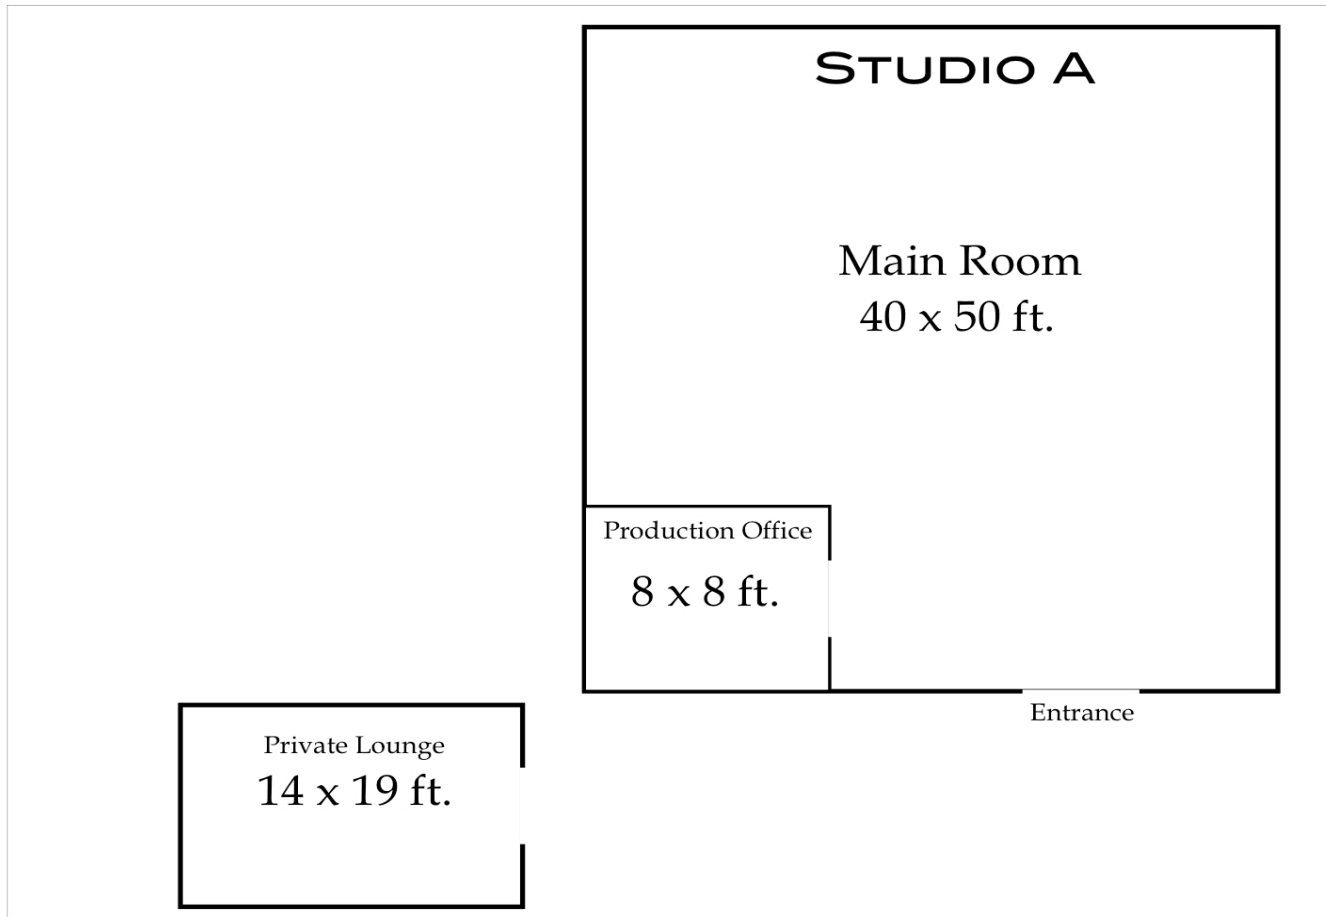

Studio A Basic Layout

Third Encore – 10917 Vanowen St. No. Hollywood, CA – 818-753-0148