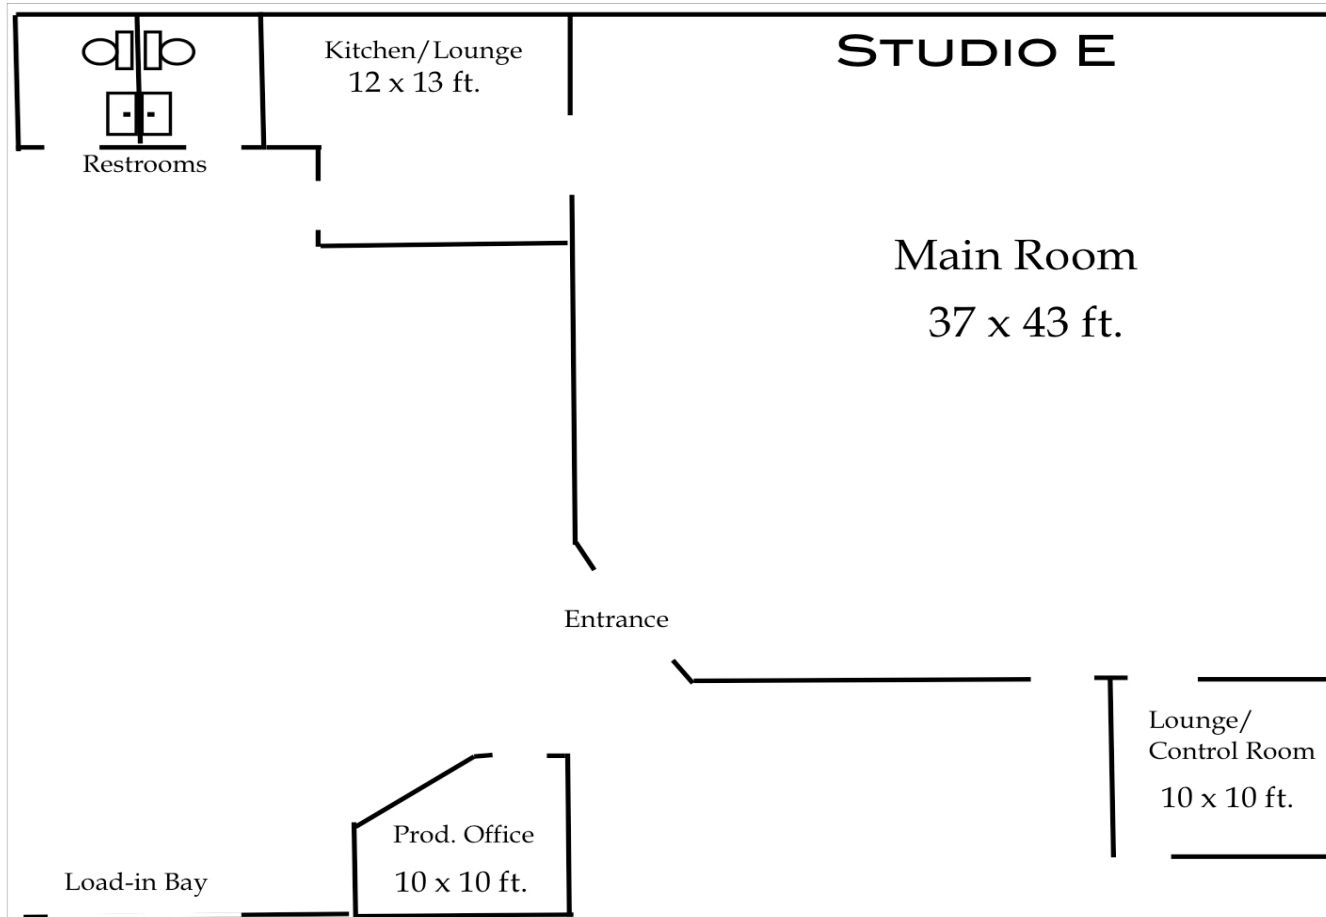

Studio E Basic Layout

Third Encore – 10917 Vanowen St. No. Hollywood, CA – 818-753-0148